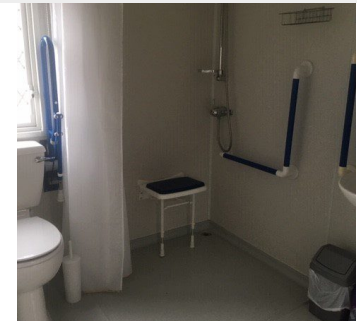

PRE-OWNED 2012 ABI DERWENT

Price £23995

38 x 12 | 2 Bedrooms

**SKU: CF15 –
(CF0420)**

Features

- 38 x 12
- 2 bedrooms
- Double Glazing
- Wet Room
- Central Heating
- Wheel Chair Friendly
- Feature Wall Mounted Electric Fire
- Spacious Lounge with Wrap Around Seating